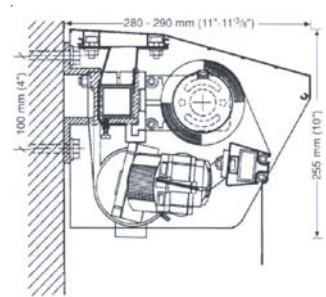

Sunteca

Folding Arm Awning