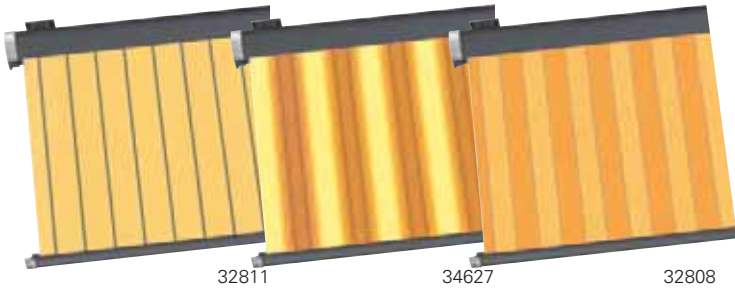

markilux® - 6000 Lounge

All cover designs shown here come highly recommended in combination with the markilux® - 6000 Lounge, in all equipment variations. You are also free to choose from the complete range of designs we offer. Ask your dealer for more details!

Your dealer will be able to show you many additional cover designs!