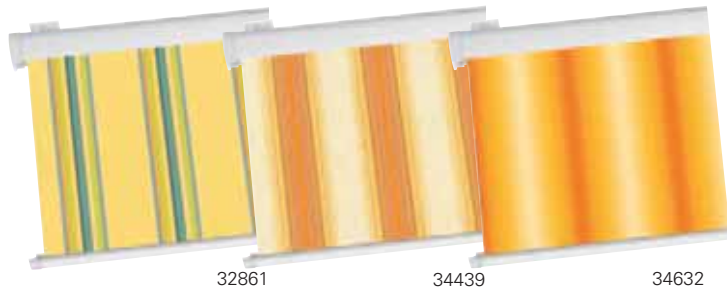

**Your dealer will be able to show you many additional cover designs!**

32861                      34439                      34632

- Mirror color**  
 Traffic white (RAL 9016)
- Frame color**  
 Traffic white (RAL 9016)
- Awning color**  
 Traffic white (RAL 9016)