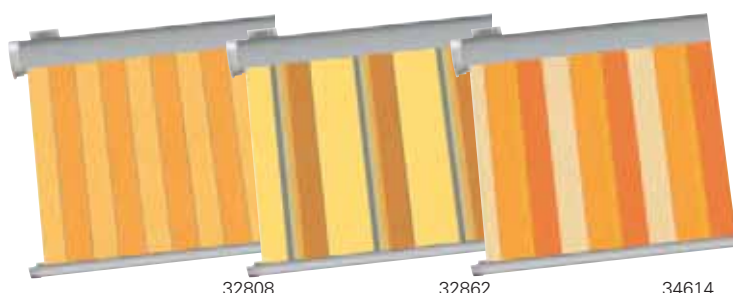

32808   32862   34614