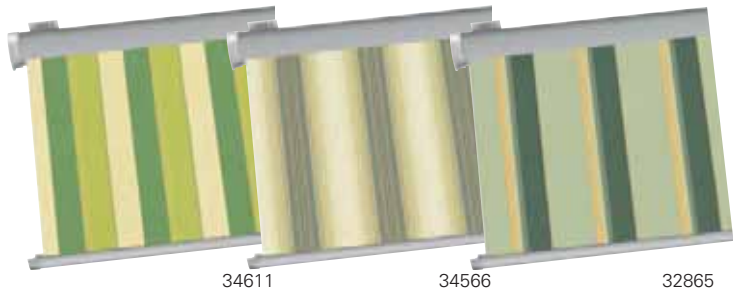

Ask your dealer for more details!

**Your dealer will be able to show you many additional cover designs!**

34611                      34566                      32865

- Mirror color**  
 Light green
- Frame color**  
 Polished chrome
- Awning color**  
 White aluminium (RAL 9006)