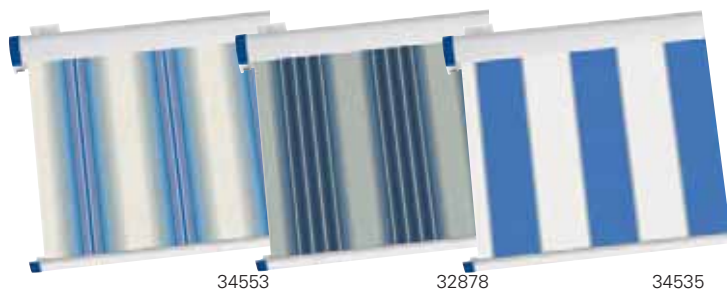

**Your dealer will be able to show you many additional cover designs!**

32861                      34439                      34632

- Mirror color**  
 Traffic white (RAL 9016)
- Frame color**  
 Traffic white (RAL 9016)
- Awning color**  
 Traffic white (RAL 9016)