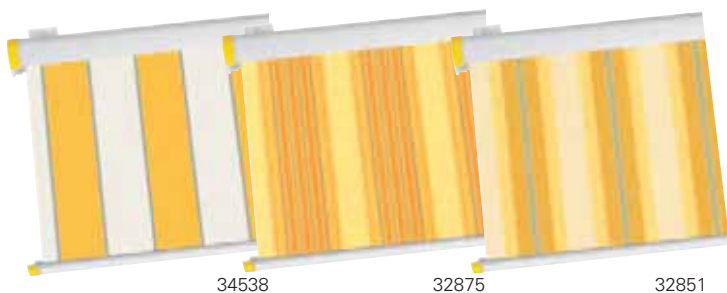

34538   32875   32851