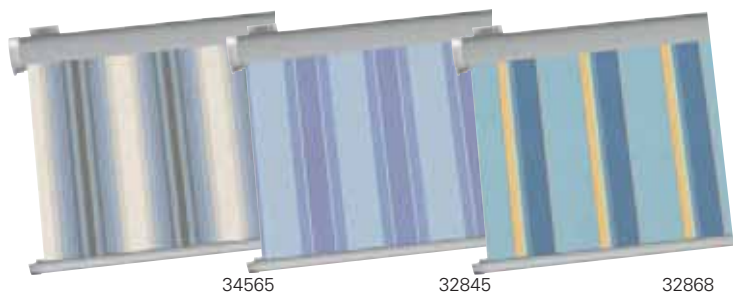

Ask your dealer for more details!

**Your dealer will be able to show you many additional cover designs!**

34611                      34566                      32865

- Mirror color**  
 Light green
- Frame color**  
 Polished chrome
- Awning color**  
 White aluminium (RAL 9006)