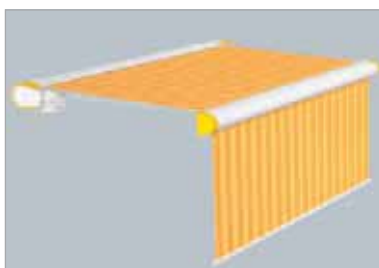

Wall fixture profile

Optional: Shadeplus, also available with motor-drive

Modular clip-on system simplifies the attachment of optional lighting

Optional: dimmable lights, combinable with Shadeplus

The colors in this brochure may deviate slightly from the original. We reserve the right to make technical alterations without giving prior notice