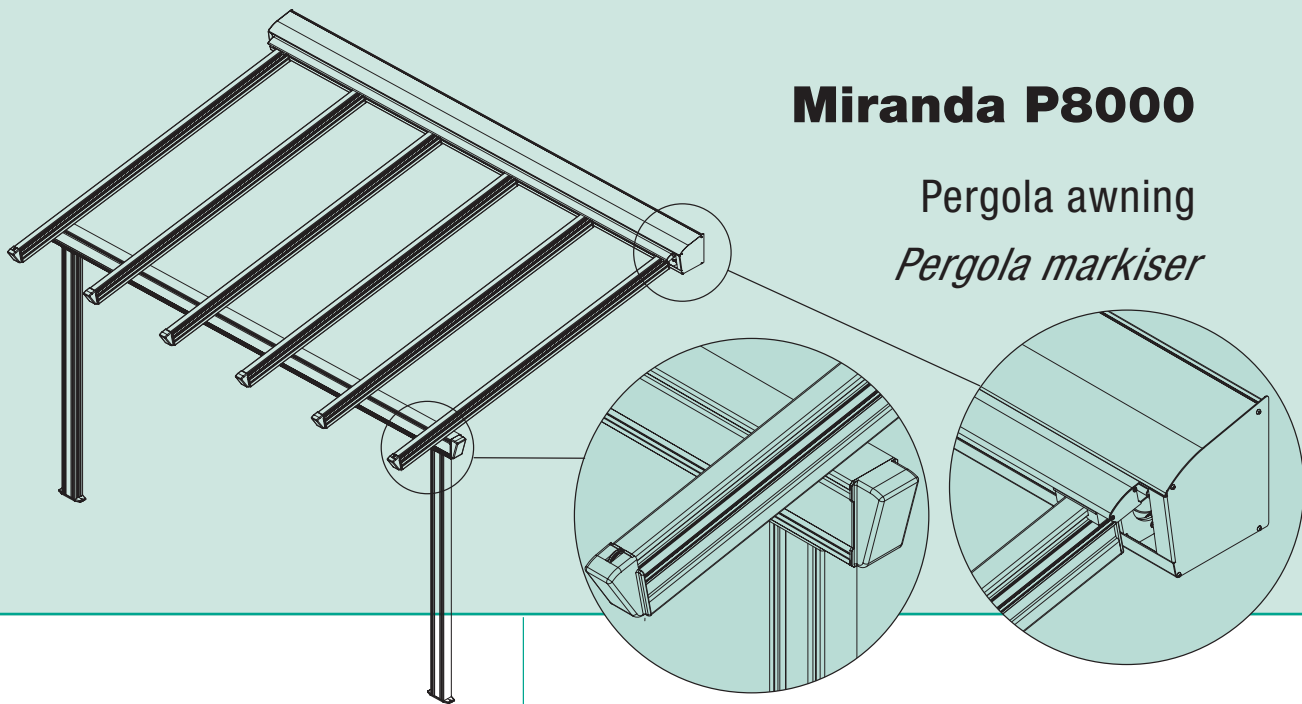

Miranda P8000

Pergola awning
Pergola markiser

Flexible weather protection

The integral shading of the **Miranda P8000** protects against the sun and, with a fall of at least 10%, the waterproof cloth can also be used in the rain. The extruded aluminium beams provide the typical pergola character. They are totally weatherproof and guarantee an extremely long life.

The brackets and proven triangular steel back bar allow easy fitting of the **Miranda P8000** to wall or ceiling. The integral gas pressure mechanism ensures constant tensioning of the cloth.

The powerFlex electric motor with thermal protection is part of the standard equipment. With vertical awnings, lighting and a convenient sun/wind controller as optional extras, the pergola provides the ambience expected of a quality shading system.

If you want all-weather protection, ask about the **Miranda-Vetro P7000** with integral glass roof.

Fleksibel vær beskyttelse

*Den integrerte solskjermingen til **Miranda P8000** beskytter mot sol, med et fall på minst 10%, den vanntette duken kan også brukes i regn. De lakkerte aluminiums profilene gir anlegget den typiske pergola karakteren. De er totalt vær sikre, og garantert et langt liv. Braketene og trekant røret gjør det lett å montere på vegg eller på tak. De integrerte gass trykk fjærene sørger for konstant spenning i duken.*

PowerFlex elektrisk motor, med termo beskyttelse, er noe av standard utstyret. Med vertikal markise, lys og beleilig sol/vind kontroll som mulig ekstra utstyr, sørger det for å møte de forventningene det stilles til et kvalitets solskjermingsanlegg.

*Hvis du vil ha et vær sikkert beskyttelse, spør etter **Miranda Vetro P7000** med integrert glass-tak.*