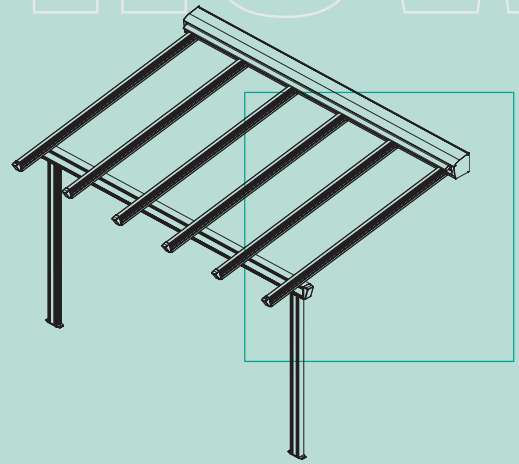

new

Miranda P8000

Pergola awning
Pergola markiser

Visual appeal – the rounded front rails

Utseende – runde front skinner

The final solution – cloth roller in aluminium protective box

Endelig løsning – markise duken er beskyttet av en aluminiums boks

Flexible weather protection

The integral shading of the **Miranda P8000** protects against the sun and, with a fall of at least 10%, the waterproof cloth can also be used in the rain. The extruded aluminium beams provide the typical pergola character. They are totally weatherproof and guarantee an extremely long life.

The brackets and proven triangular steel back bar allow easy fitting of the **Miranda P8000** to wall or ceiling. The integral gas pressure mechanism ensures constant tensioning of the cloth.

The powerFlex electric motor with thermal protection is part of the standard equipment. With vertical awnings, lighting and a convenient sun/wind controller as optional extras, the pergola provides the ambience expected of a quality shading system.

If you want all-weather protection, ask about the **Miranda-Vetro P7000** with integral glass roof.

Fleksibel vær beskyttelse

*Den integrerte solskjermingen til **Miranda P8000** beskytter mot sol, med et fall på minst 10%, den vanntette duken kan også brukes i regn. De lakkerte aluminiums profilene gir anlegget den typiske pergola karakteren. De er totalt vær sikre, og garantert et langt liv. Braketene og trekant røret gjør det lett å montere på vegg eller på tak. De integrerte gass trykk fjærene sørger for konstant spenning i duken.*