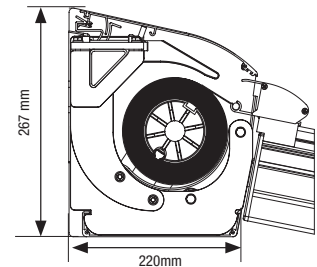

Miranda P8000

min. 100 cm
max. 1700 cm

min. 150 cm
max. 700 cm