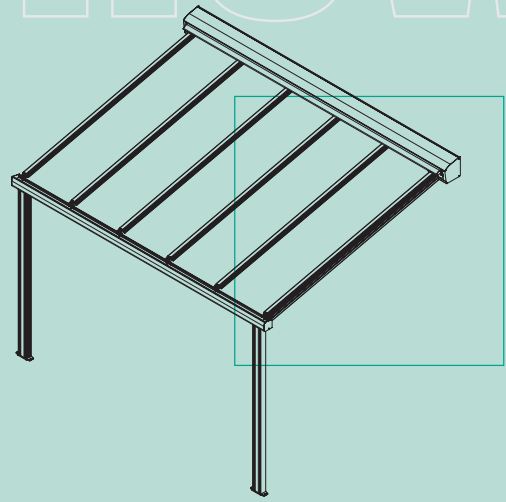

## Miranda-Vetro P7000

Pergola awning  
*Pergola markiser*

■ Clever – cross-beam and gutter in one

*Smart – tverr ligger og takrenne er en og samme*

■ All-weather protection thanks to laminated safety glass, which can also be fitted later

*Beskyttelse i all slags vær takket være laminert sikkerhets glass, kan også etter monteres*

■ Completely protected – retracted awning in aluminium box

*Fullstendig beskyttet – duken ligger sammen rullet i en aluminiums boks*

## All-weather protection with glass roof

Miranda-Vetro P7000 pergola awning is a flexible, extendible weather protection system. A stable aluminium construction with integral laminated safety glass and proven textile shading technology, the **Miranda-Vetro P7000** provides year-round protection against sun, rain and snow.

If the characteristics of the installation location require, the cross-beam gutter can be enhanced by a further horizontal beam offset inwards.

The state-of-the-art electric drive motor can easily be fitted with optional sensors for sun, wind and rain.