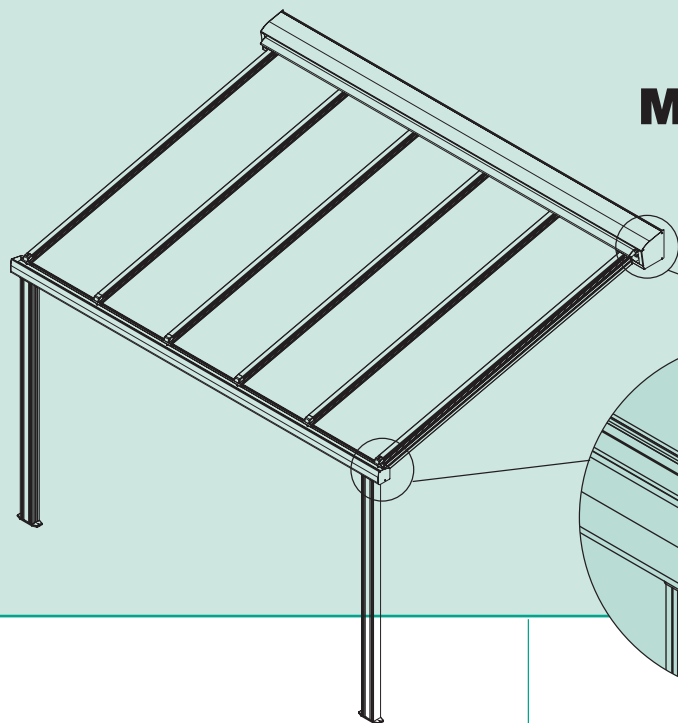

Miranda-Vetro P7000

Pergola awning
Pergola markiser