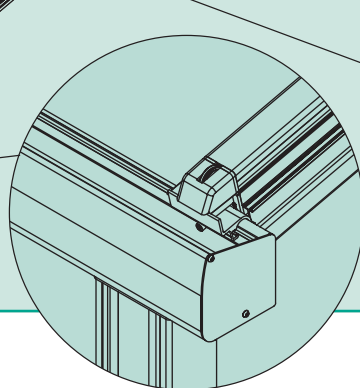

Miranda-Vetro P7000

Pergola awning
Pergola markiser