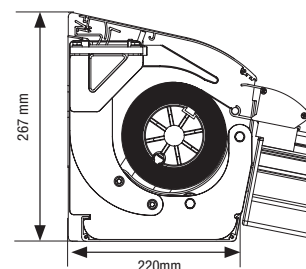

Beskyttelse i allslags vær med glass tak

Miranda-Vetro P7000 pergola markise er en fleksibel, utvidbar vær beskyttende system. En stabil aluminiums konstruksjon med intergrert laminert sikkerhetsglass og utprøvd tekstil solskjermings teknikk. Miranda-Vetro P7000 er en året rundt løsning som gi deg beskyttelse mot sol, regn og snø. Hvis det kreves kan takrennen forbedres med takrenne som går horisontalt innover.

Den moderne elektriske motoren kan lett monteres med valgfrie sensorer for sol, vind og regn. Andre valgmuligheter, inkluderer vertikal solskjerming, radio kontroll og halogen lys er også tilgjengelig.