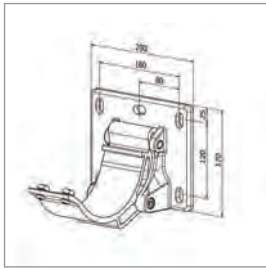

VARIO PERGOLA

MOUNTING SITUATIONS

Wall mount bracket