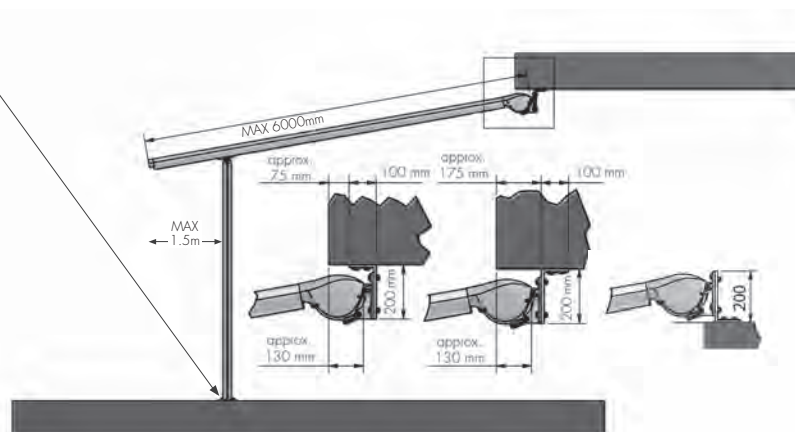

### SPECIFICATIONS

- All units custom powder-coated from over 120 standard colours (Dulux)
- Maximum width 6000mm per unit
- Maximum projection 6000mm per unit
- Maximum size 25sqm
- Tension system - Integrated positive lift (power-spring mechanism in the roller tube), which tightens the skin in any position (no coil springs or gas struts to replace ever!)
- Headbox size: 235mm x 154mm
- Single extruded reinforced front bar
- Oversized roller tube to avoid fabric sagging
- Side rails – extruded aluminium 110 x 91mm with integrated rain gutter
- Front posts – 60 x 60 x 4mm aluminium square tube. 150 x 150mm floor fixing plates
- Mounting – aluminium wall brackets with adjustable tilting range of 0 - 35°
- Top fix mounting brackets available
- All Vario-Pergola units come with fabric support roller(s) included

## MOUNTING SITUATIONS

Wall mount bracket

Wall installation of VARIO PERGOLA

Fixing plate for post

Ceiling installation of VARIO PERGOLA with angle towards the back or towards the front