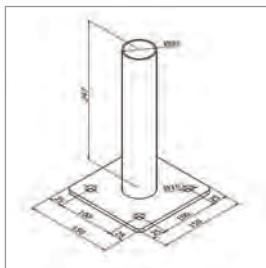

Fixing plate for post