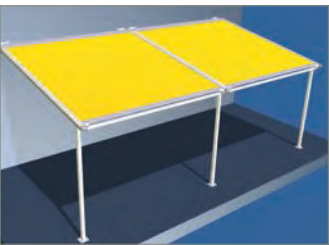

VARIO PERGOLA

SELF SUPPORTING SUNROOF

Where there is not an existing pergola or other structure for shading courtyards, decks, and outdoor living areas, why not create an outdoor room with this clever new sun control solution.

The Vario-Pergola self-supporting sunroof adds a new dimension to the Helioscreen outdoor living range. The Vario-Pergola is suitable for a wide variety of applications and is more flexible than traditional conservatory or winter garden awning products. It can be installed using wall or ceiling brackets and doesn't require a classical substructure, as it supports itself on 60x60mm square front posts.

Lightweight but robust, the Vario-Pergola is based on the popular Varioscreen® system and comes with in-built water gutters on the side channels allowing outdoor areas to be utilised in light rain (min 14 degrees fall required).

Available in Helio 93, Helio 86, or Helioshade 100 Fabric ranges, the Vario-Pergola is an attractive addition to any building and extends your outdoor living space – all year round.

Coupled units