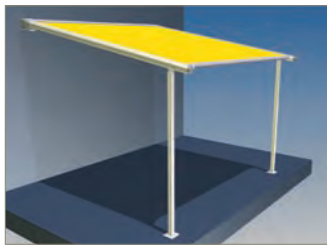

Single unit