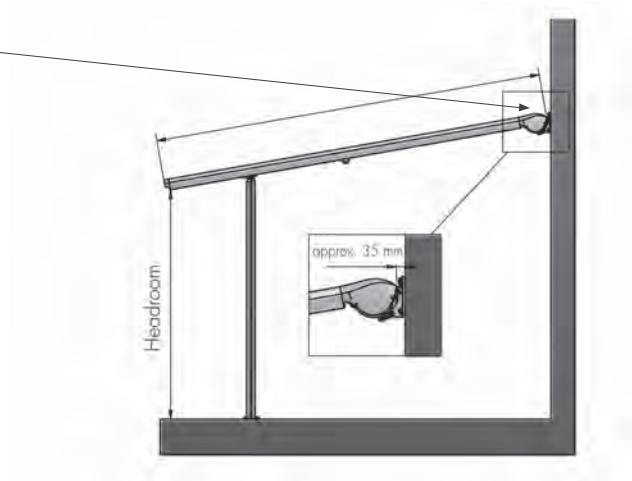

VARIO PERGOLA

MOUNTING SITUATIONS